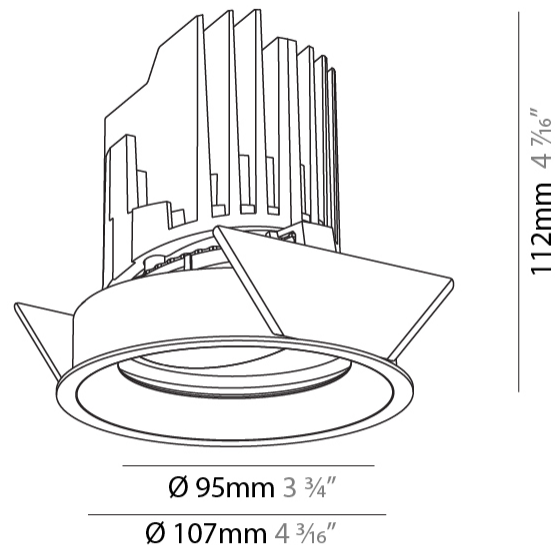

GENERAL

Series: Bioniq
 Subseries: Bioniq Round Adjustable
 Brand: Prolight
 Division: Architectural
 Mounting Type: Recessed
 Mounting Location: Ceiling
 Subcategory: Downlight

PHYSICAL

Shape: Round
 Diameter (mm): 107
 Diameter (in): 4 3/16
 Height (mm): 112
 Height (in): 4 7/16
 Ceiling Thickness (mm): 10 / 12.5 / 15
 Ceiling Thickness (in): 3/8 or 1/2 or 9/16
 Min. Recessing Depth (mm): 130
 Min. Recessing Depth (in): 5 1/8
 Light Distribution: Adjustable / Downlight
 Weight (kg): 0.47
 Weight (lbs): 1.04
 Fixture Finish: SSR / BKV / CWI / CRY / HAB / UFT / ITA / RUA / FTG / MYG / LOD / PUS / FRO / FUP / KIA / POP / BLS / SPG / MEY / GOH / GUM / CHC / COM / ABZ / JAG / OBR / MOS / ROR
 Fixture Material: Aluminum Die Cast
 Cut-out Measurements: 98mm / 3 7/8"

LED

Number of LEDs: 1
 Color Temperature (°K): 2700 / 3000 / 3500 / 4000
 Max. Delivered Lumen (lm): 850 / 950 / 1019 / 1040
 Nominal Lumen (lm): 960 / 1070 / 1156 / 1180
 CRI: >90 CRI
 Efficiency (%): 0.885
 Lamp Life (hrs): 50000

OPTICAL

Reflector°: 10
 Adjustability: Rotational 355°; Tilt 30°

RATINGS AND CERTIFICATIONS

Certified By: Certified for North American Standards
 IP rating: IP20

98mm 3 7/8"	130mm 5 1/8"	10 15mm 3/8" 9/16"	30°	355°		
A						